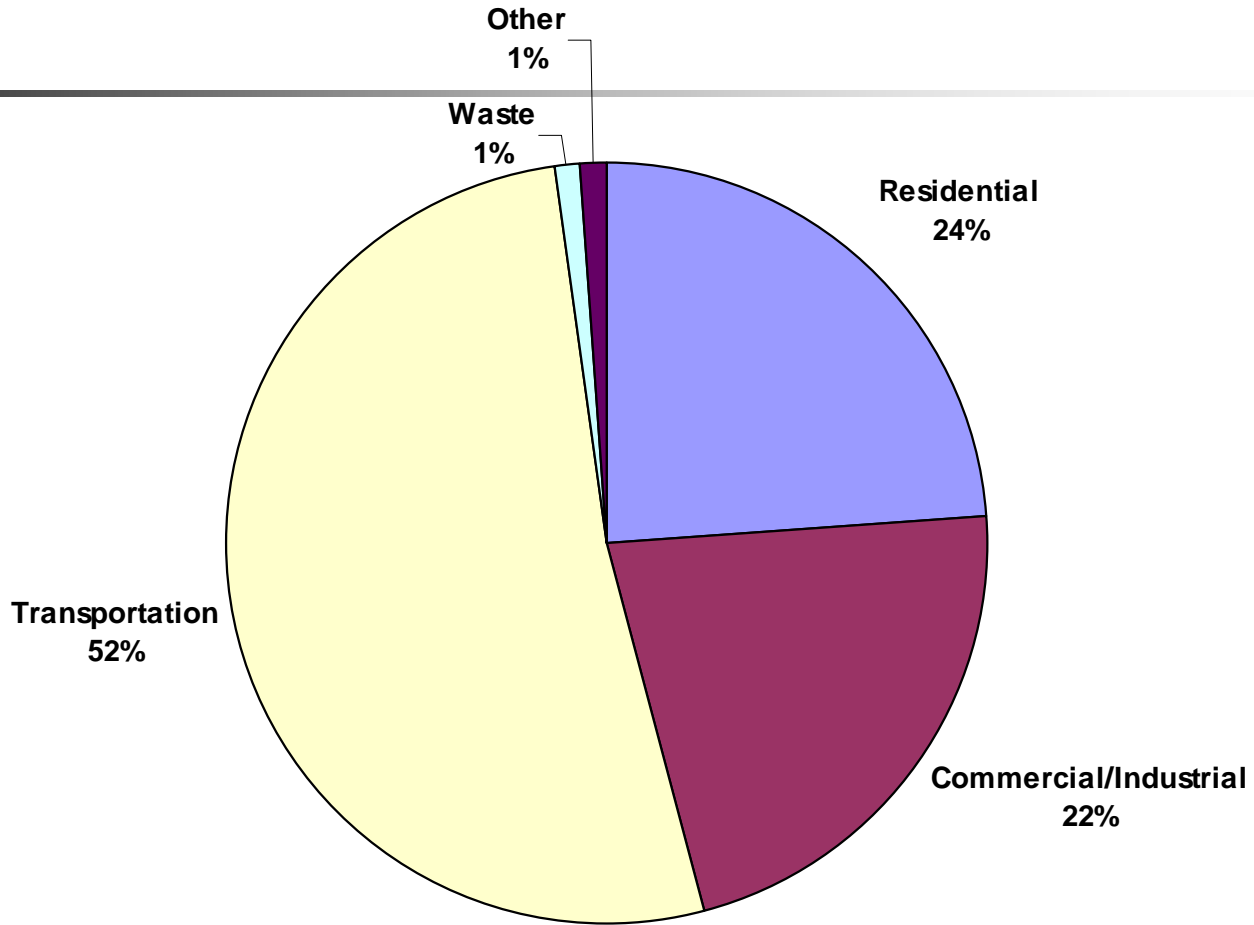

Climate Change

Climate Change Strategic Planning Summary
Environmental Programs May 21, 2008

**Spokane Community
Greenhouse Gas Emissions
3,249,968 Metric Tons CO2e/Year**

**City Government
Greenhouse Gas Emissions
39,461 Metric Tons CO2e/Year**